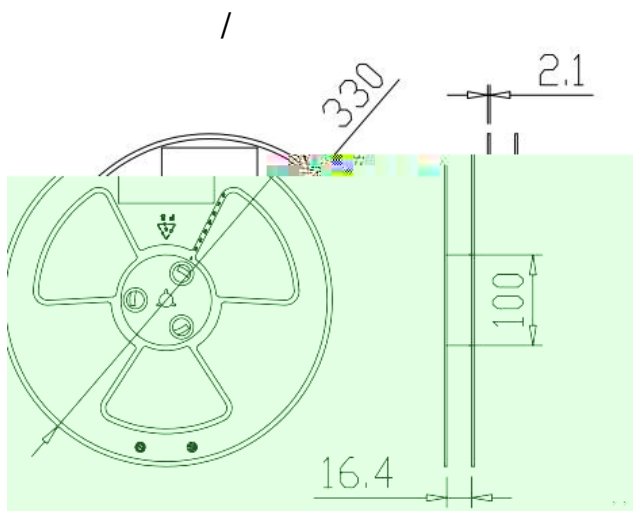

8. /Capacitor temperature characteristic

 TRX 专注电容器廿年	SMD Y		
	SMD Y1 a.c. ceramic capacitors		
	/Number		/Date
/Edition		/Page	

11. /Product Packing

ITEM	Δ W	A0	B0	K1	K0	P	F	E	D0	D1	P0	P2	T
DIM	16.0 +0.30 -0.10	5.70 +0.10 -0.10	10.20 +0.10 -0.10	---	2.95 +0.10 -0.10	8.00 +0.10 -0.10	7.50 +0.10 -0.10	1.75 +0.18 -0.08	1.5 +0.10 -0.05	4.0 +0.10 -0.10	2.0 +0.10 -0.10	0.30	
ALTERNATE													

Item	Data	Remark
Cover tape adhesion	10 ~ 100g	Carrier tape and cover tape open angle 165 ~ 180° F=300±5mm/minute

 TRX 专注电容器廿年	SMD Y SMD Y1 a.c. ceramic capacitors		
	/Number		/Date
	/Edition		/Page

/inner-packaging