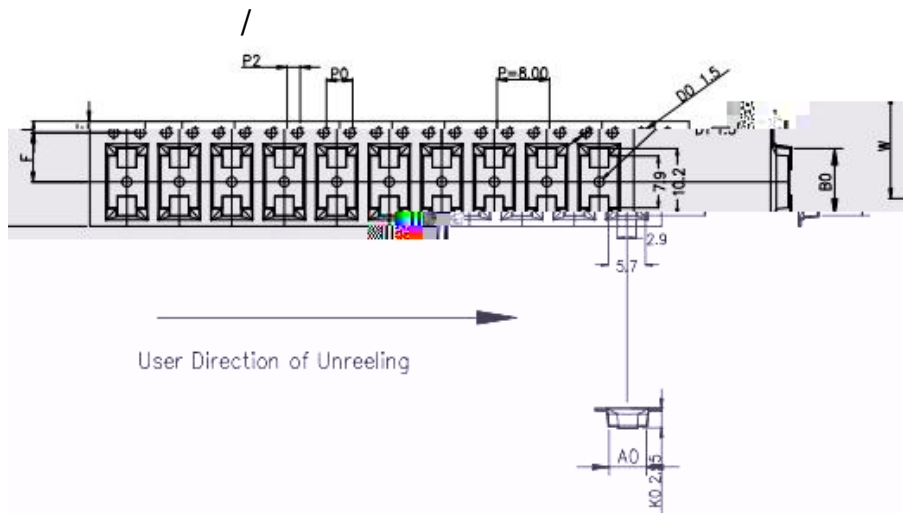

TRX 专注电容器廿年	SMD Y		
	SMD Y1 a.c. ceramic capacitors		
	/Number		/Date
/Edition		/Page	

11. /Product Packing